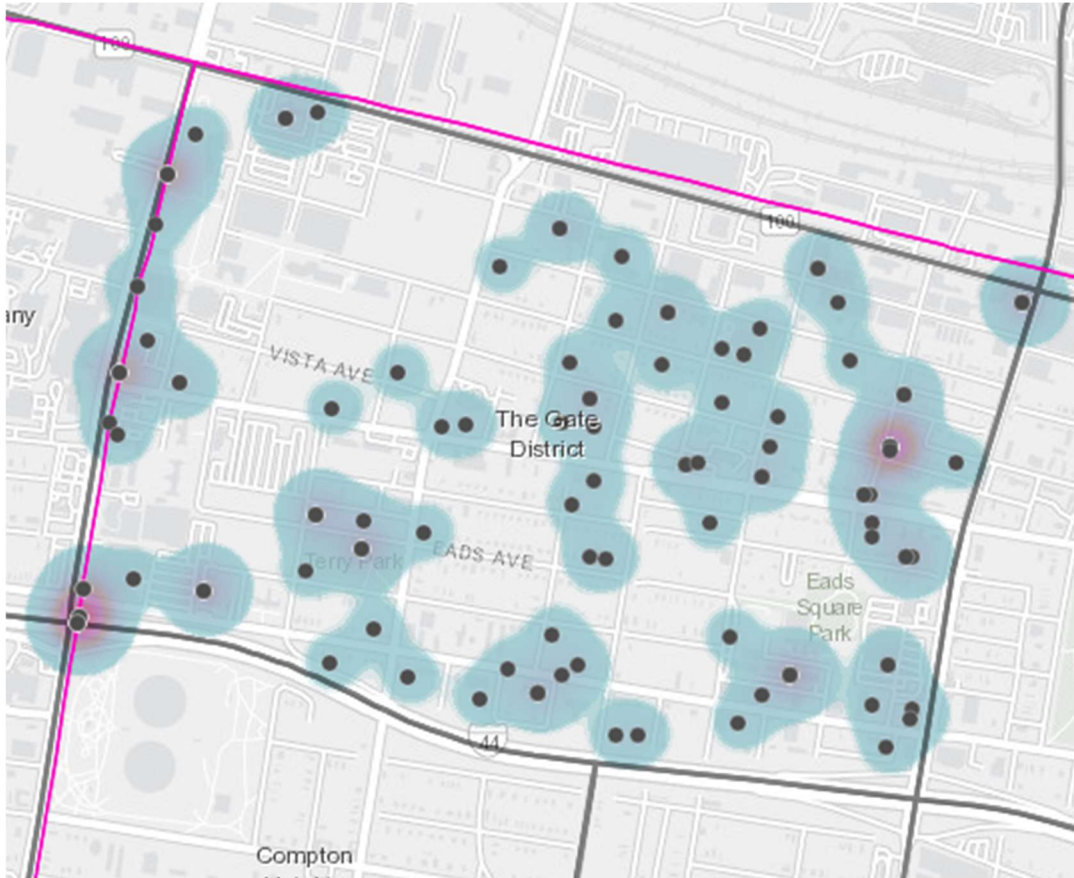

A backpack was taken from one of the motor vehicles.

NEIGHBORHOOD MONTHLY CRIME AND ACTIVITY REPORT

Current Part I Crime Map

Neighborhood: **The Gate**

Legend

| | |
|-------------------|---------------------------|
| Pink | Aggravated Assault |
| Dark Blue | Vehicle Theft |
| Light Blue | Larceny |

Directed Incidents-Past 30 Days (AKA 911 Calls)

| | |
|--------------|------------|
| Total | 172 |
|--------------|------------|

Directed Incident Heat Map-Past 30 Days

Self-Initiated Activity (SIA)-Past 30 Days

| | |
|--------------|------------|
| Total | 138 |
|--------------|------------|

SIA Heat Map-Past 30 Days