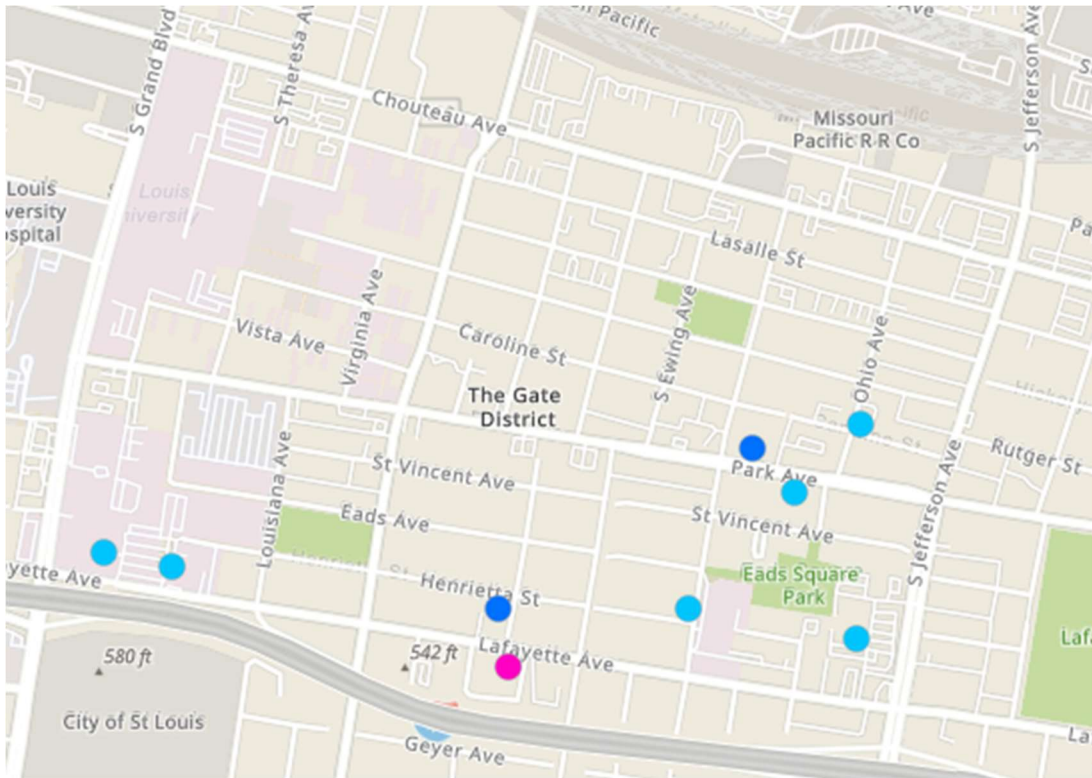

Current Part I Crime Additional Information

Aggravated Assault (non-firearm): Victim was assaulted by an acquaintance.

Vehicle Thefts: Both were Kias

Larcenies: (1) catalytic converter, (2) from a motor vehicle, (1) from a building, (2) other

A backpack was taken from one of the motor vehicles.

NEIGHBORHOOD MONTHLY CRIME AND ACTIVITY REPORT

Current Part I Crime Map

Neighborhood: **The Gate**

Legend

| | |
|-------------------|---------------------------|
| Pink | Aggravated Assault |
| Dark Blue | Vehicle Theft |
| Light Blue | Larceny |

Directed Incidents-Past 30 Days (AKA 911 Calls)

| | |
|--------------|------------|
| Total | 172 |
|--------------|------------|

Directed Incident Heat Map-Past 30 Days

Self-Initiated Activity (SIA)-Past 30 Days