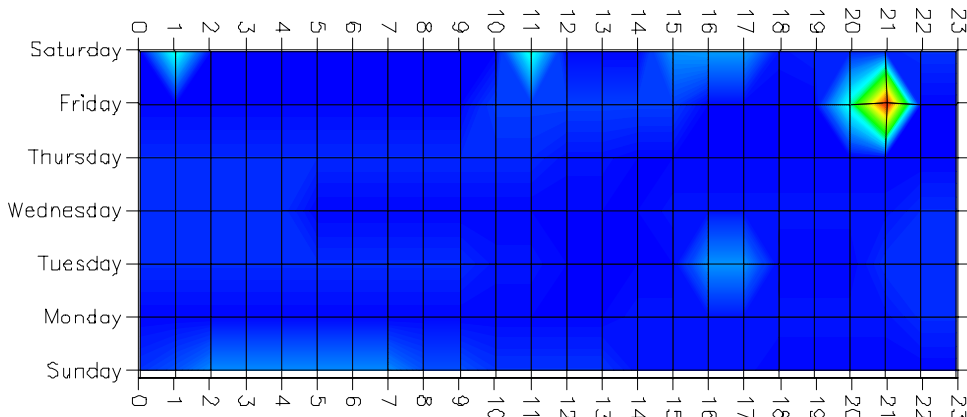

THE GATE DISTRICT NEIGHBORHOOD SELECTED PART 1 CRIMES OCTOBER 2016

- Legend**
- Homicide
 - Aggravated Assault
 - Robbery
 - Pickpocket / Purse Snatch
 - Burglary
 - Vehicle Theft
 - Theft from Vehicle / Vehicle Parts
 - Theft - Other

The best times to patrol will be those that are red, orange, yellow and bright green (in order)

As indicated in the image to the left, crimes during the past month have been concentrated during the following days and times: