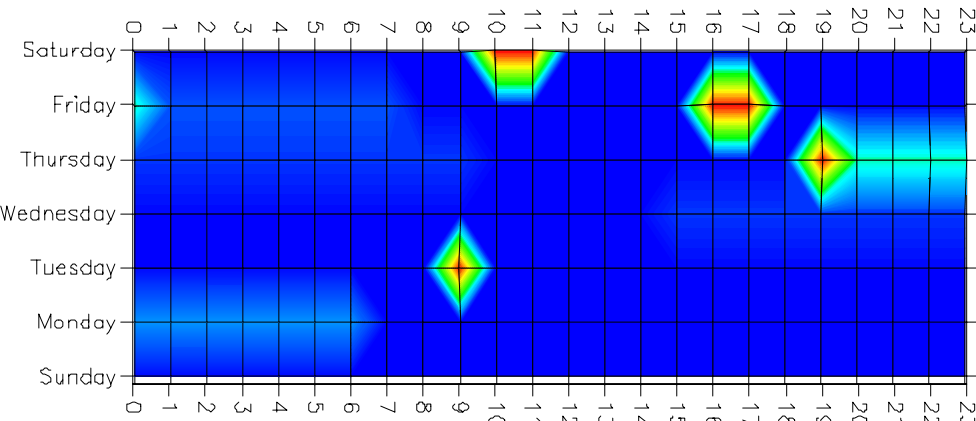

THE GATE DISTRICT NEIGHBORHOOD SELECTED PART 1 CRIMES MAY 2015

Legend

- Aggravated Assault
- Robbery
- Burglary
- Vehicle Theft
- Theft from Vehicle / Vehicle Parts
- Pickpocket / Purse Snatch
- Theft - Other

The best times to patrol will be those that are red, orange, yellow and bright green (in order)

As indicated in the image to the left, crimes during the past month have been concentrated during the following days and times: