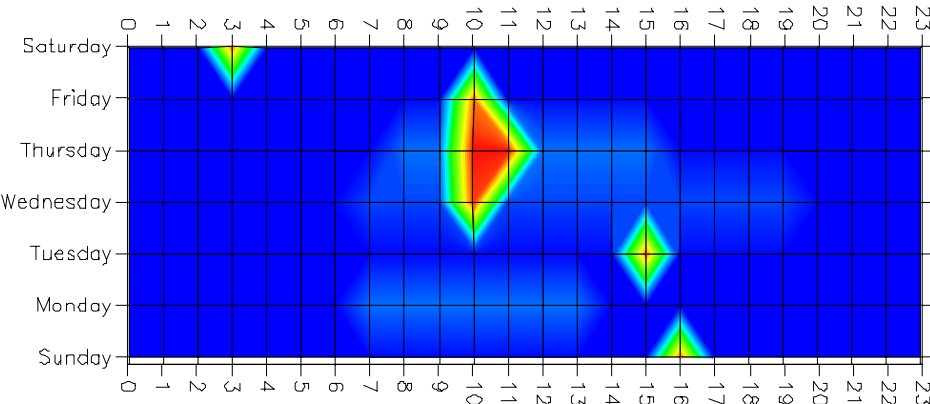

# THE GATE DISTRICT NEIGHBORHOOD SELECTED PART 1 CRIMES JUNE 2015

## Legend

- Aggravated Assault
- Robbery
- Burglary
- Vehicle Theft
- Theft from Vehicle / Vehicle Parts
- Pickpocket / Purse Snatch
- Theft - Other

The best times to patrol will be those that are red, orange, yellow and bright green (in order)

As indicated in the image to the left, crimes during the past month have been concentrated during the following days and times:

- Sunday and Tuesday from 2 PM to 5 PM
- Tuesday, Wednesday, Thursday, Friday, and Saturday from 9 AM to Noon
- Friday and Saturday from 2 AM to 4 AM
- (see left for others)