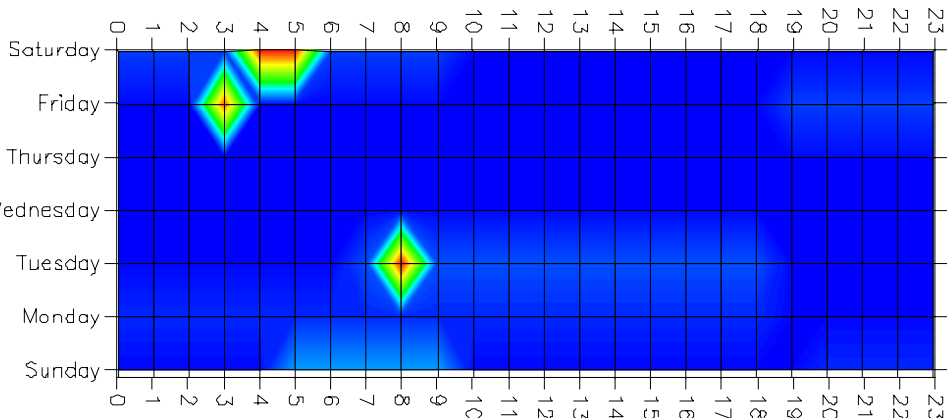

THE GATE DISTRICT NEIGHBORHOOD SELECTED PART 1 CRIMES SEPTEMBER 2015

Legend

- Aggravated Assault
- Robbery
- Burglary
- Vehicle Theft
- Theft from Vehicle / Vehicle Parts
- Pickpocket / Purse Snatch
- Theft - Other

The best times to patrol will be those that are red, orange, yellow and bright green (in order)

As indicated in the image to the left, crimes during the past month have been concentrated during the following days and times: