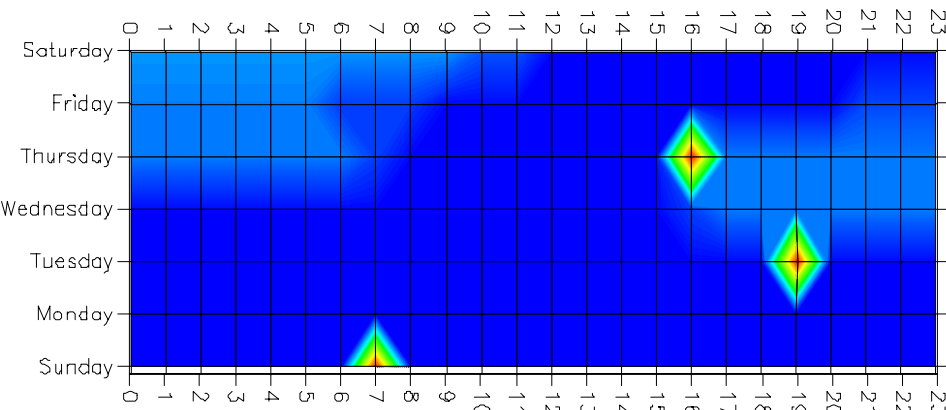

THE GATE DISTRICT NEIGHBORHOOD SELECTED PART 1 CRIMES OCTOBER 2015

Legend

- Aggravated Assault
- Robbery
- Burglary
- Vehicle Theft
- Theft from Vehicle / Vehicle Parts
- Pickpocket / Purse Snatch
- Theft - Other

The best times to patrol will be those that are red, orange, yellow and bright green (in order)

As indicated in the image to the left, crimes during the past month have been concentrated during the following days and times: