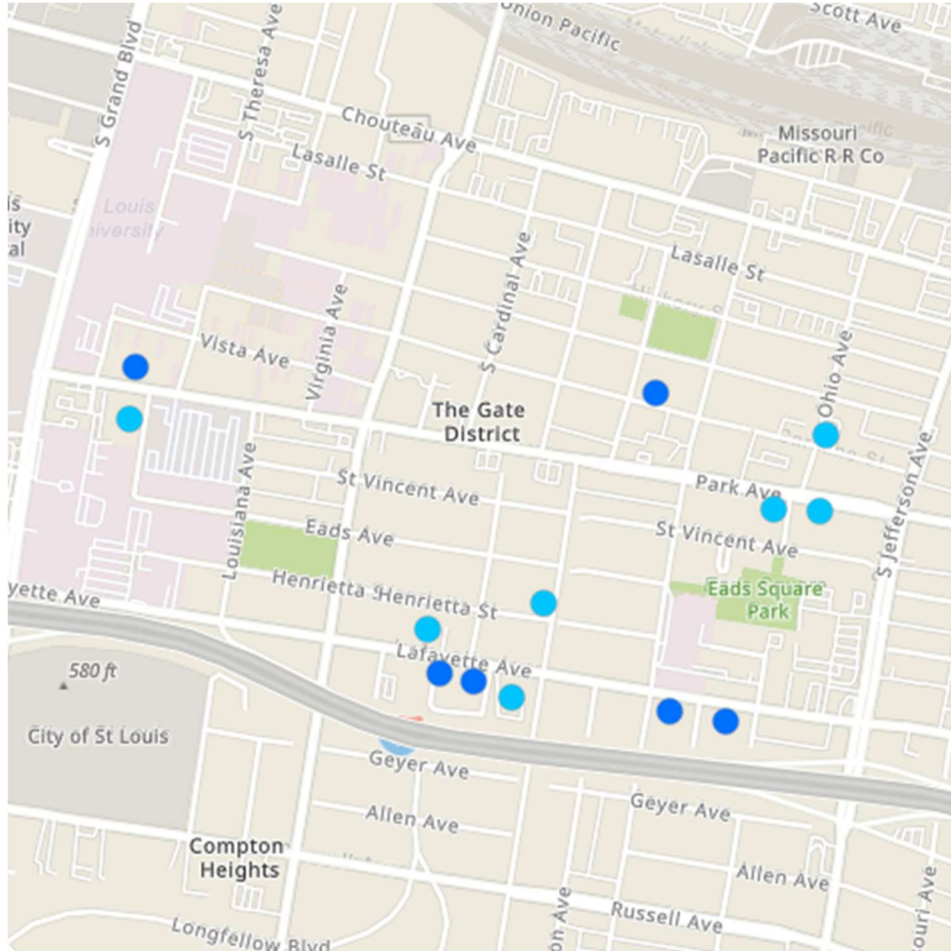

### Current Part I Crimes

<b>Murder</b>	0
<b>Rape</b>	0
<b>Robbery</b>	0
<b>Aggravated Assault</b>	0
<b>Burglary</b>	0
<b>Arson</b>	0
<b>Vehicle Theft</b>	6
<b>Larceny</b>	7
<b>Total</b>	<b>13</b>

**Current Part I Crime Additional Information**

Vehicle Thefts: up by 50%. 3 out of 6 (50%) were Kia/Hyundai models.

Larcenies from Motor Vehicles:

Total of 3

List of items taken: laptop, backpack, \$1,900 cash, and 2 firearms

Larcenies of Motor Vehicle Parts:

Total of 3

Taken were 2 catalytic converters and 1 set of license plates

NEIGHBORHOOD MONTHLY CRIME AND ACTIVITY REPORT

**Current Part I Crime Map**

Neighborhood: **The Gate**

Legend	
Dark Blue	Vehicle Theft
Light Blue	Larceny

NEIGHBORHOOD MONTHLY CRIME AND ACTIVITY REPORT

Directed Incidents-Past 30 Days (AKA 911 Calls)

Total	176
-------	-----

Directed Incident Heat Map-Past 30 Days

**Self-Initiated Activity (SIA)-Past 30 Days**