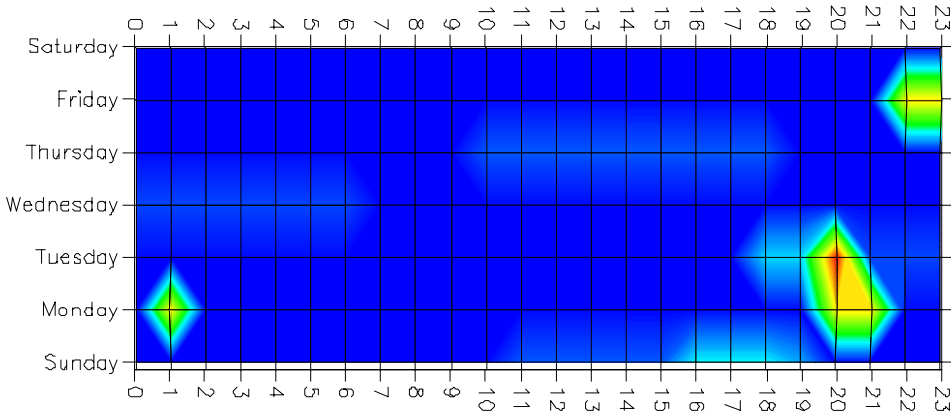

THE GATE DISTRICT NEIGHBORHOOD SELECTED PART 1 CRIMES MAY 2016

Legend

- Aggravated Assault
- Robbery
- Burglary
- Vehicle Theft
- Theft from Vehicle / Vehicle Parts
- Pickpocket / Purse Snatch
- Theft - Other

The best times to patrol will be those that are red, orange, yellow and bright green (in order)

As indicated in the image to the left, crimes during the past month have been concentrated during the following days and times: