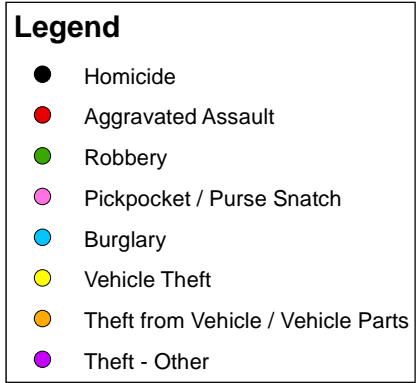

THE GATE DISTRICT NEIGHBORHOOD SELECTED PART 1 CRIMES JUNE 2016

The best times to patrol will be those that are red, orange, yellow and bright green (in order)

As indicated in the image to the left, crimes during the past month have been concentrated during the following days and times: