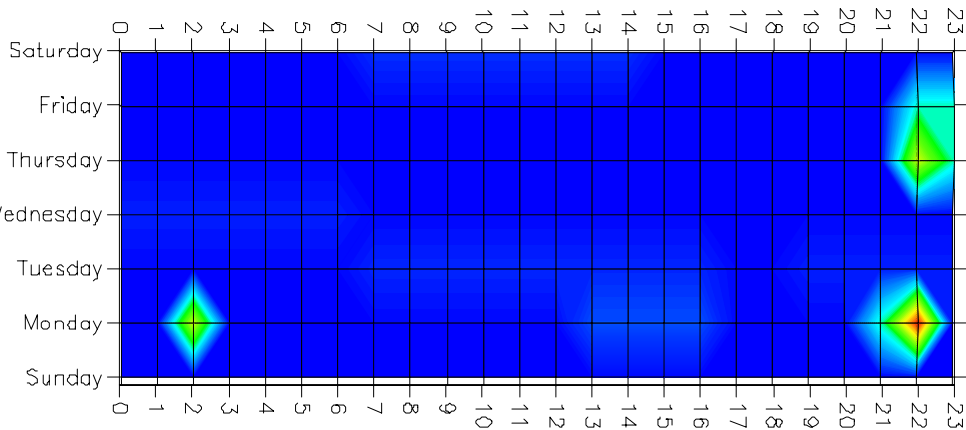

THE GATE DISTRICT NEIGHBORHOOD SELECTED PART 1 CRIMES JUNE 2016

The best times to patrol will be those that are red, orange, yellow and bright green (in order)

As indicated in the image to the left, crimes during the past month have been concentrated during the following days and times:

Sunday, Monday, and Tuesday from 1 AM to 3 AM
Sunday, Monday, Tuesday, Thursday, and Friday from 9 PM to Midnight
 (see left for others)