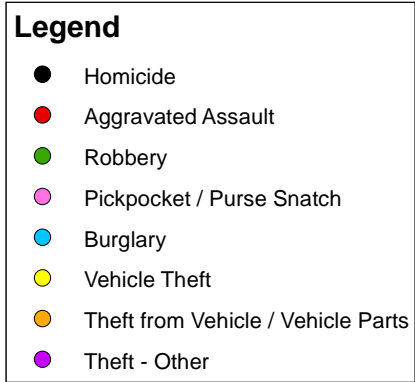

THE GATE DISTRICT NEIGHBORHOOD SELECTED PART 1 CRIMES DECEMBER 2016

The best times to patrol will be those that are red, orange, yellow and bright green (in order)

As indicated in the image to the left, crimes during the past month have been concentrated during the following days and times: