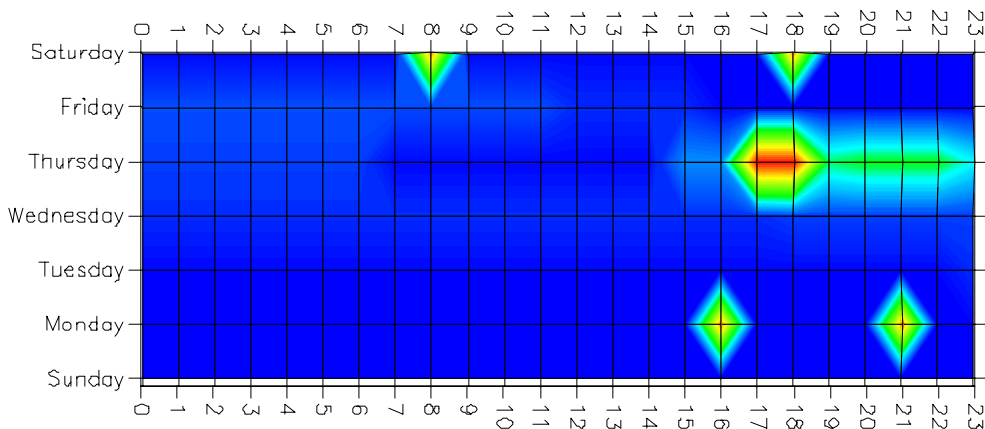

THE GATE DISTRICT NEIGHBORHOOD SELECTED PART 1 CRIMES DECEMBER 2016

The best times to patrol will be those that are red, orange, yellow and bright green (in order)

As indicated in the image to the left, crimes during the past month have been concentrated during the following days and times:

Monday from 1500 to 1600 hours and 2000 to 2100 hours
 Thursday from 1700 to 2200 hours
 Saturday from 1700 to 1800 hours
 (see left for others)