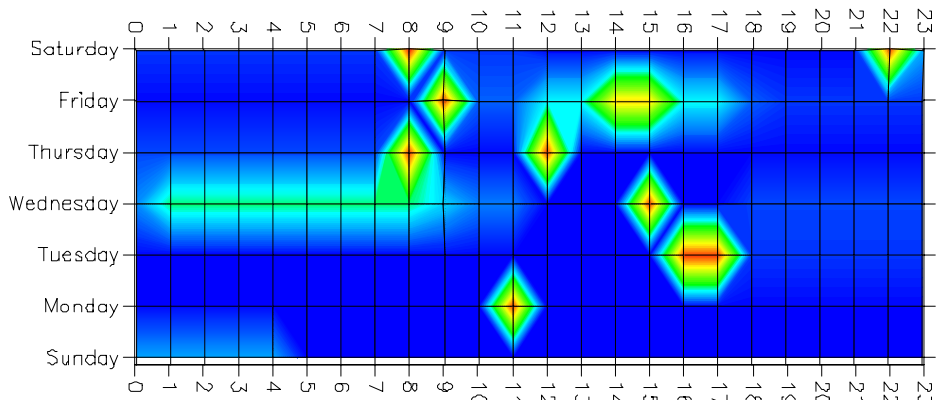

THE GATE DISTRICT NEIGHBORHOOD SELECTED PART 1 CRIMES DECEMBER 2015

Legend

- Aggravated Assault
- Robbery
- Burglary
- Vehicle Theft
- Theft from Vehicle / Vehicle Parts
- Pickpocket / Purse Snatch
- Theft - Other

The best times to patrol will be those that are red, orange, yellow and bright green (in order)

As indicated in the image to the left, crimes during the past month have been concentrated during the following days and times: